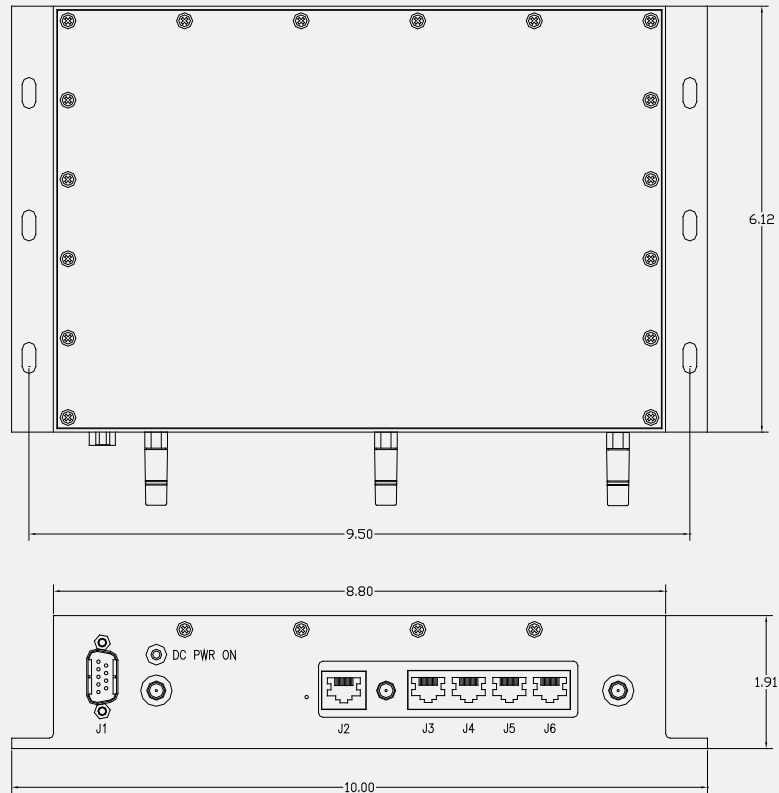

# WIRELESS ROUTER

The Mid Continent Controls' wireless router delivers ultra fast speeds and a large coverage area. With speeds up to 900Mbps, our router is the ideal solution to provide all your in-flight entertainment needs. Quick, easy installation and the ability to create three different networks give users the flexibility to set up and secure their network. The wireless router is compatible with any available modem and setup is a breeze with the quick installation and setup feature.

## Key Features

-  Wireless N for fast speeds
-  Compact antenna for smaller overall design
-  Rugged design
-  2.4GHz and 5GHz Dual-Band Transmission for strong signal strength

# SPECIFICATIONS

Part Number.....	104008 Series
Wireless Frequency.....	2.4GHz, 5GHz
Case Dimensions.....	10.00"(W) x 6.12"(D) x 1.91"(H)
NTE Weight.....	4.0 lbs
DC Power Input.....	28 VDC (22 VDC - 32 VDC) @ 0.6A (MAX)
DO-160G.....	Section 4.5 Cat A1, 5 Cat C, 21 Cat B